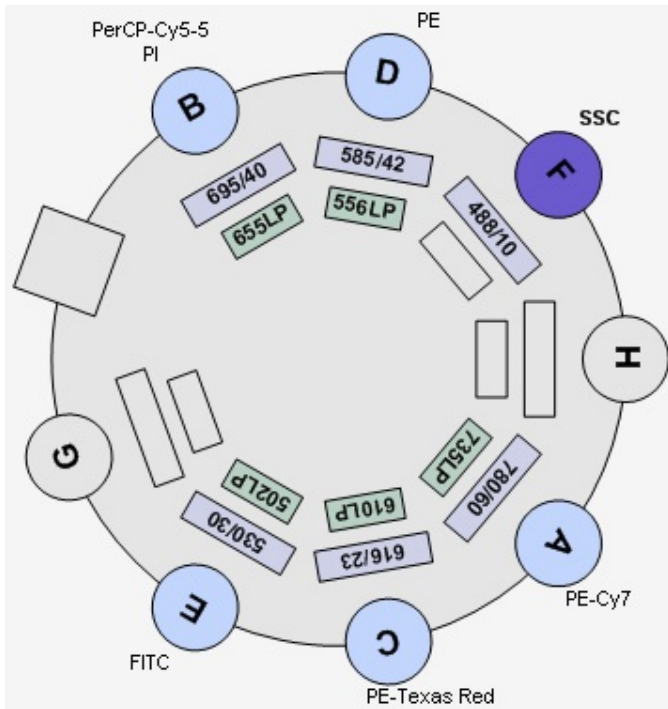

**BD FACSAria III**  
**3 Lasers, 11 Colors (5 Blue - 3 Red - 3 Violet)**

**Blue Laser  
(488 nm)**

**Red Laser  
(633 nm)**

**Violet Laser  
(407 nm)**