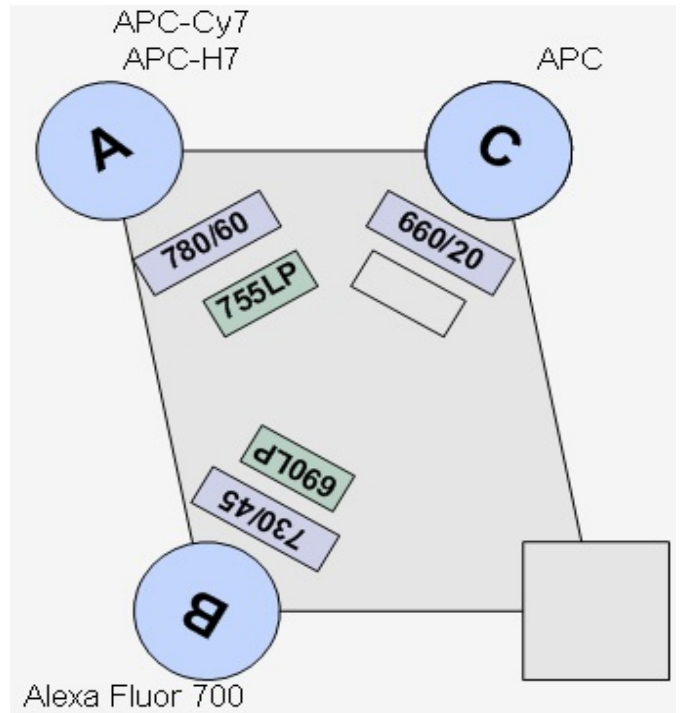

**BD FACSAria III**  
**3 Lasers, 11 Colors (5 Blue - 3 Red - 3 Violet)**

**Blue Laser  
(488 nm)**

**Red Laser  
(633 nm)**

**Violet Laser  
(407 nm)**